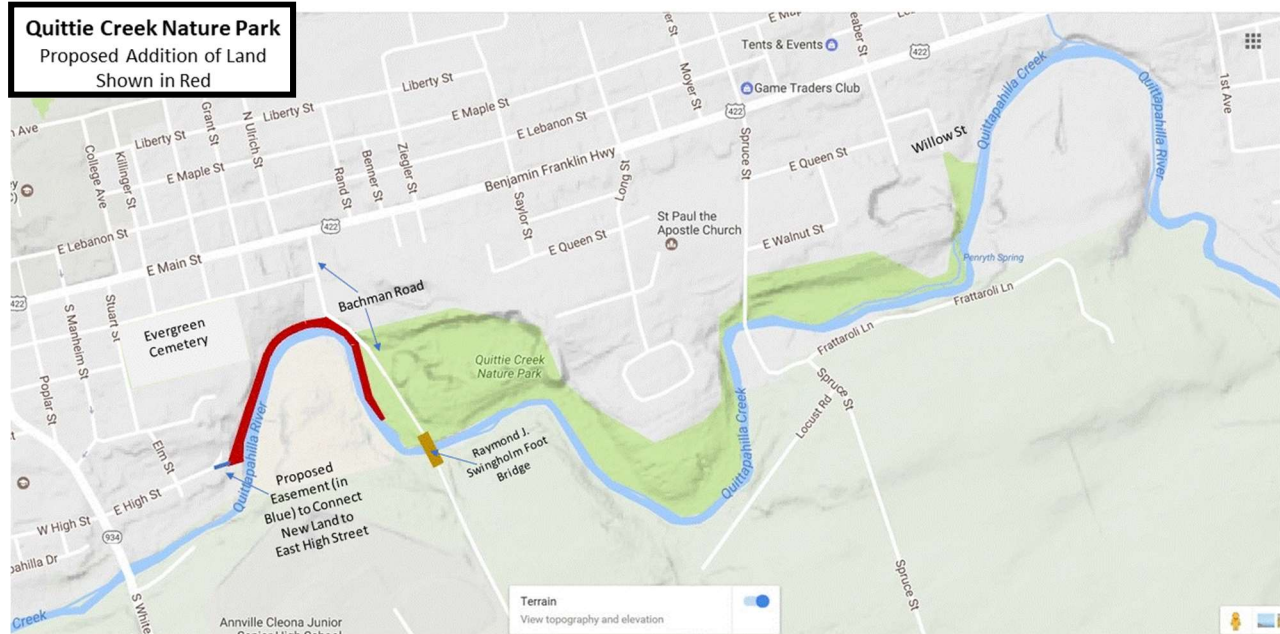

The **Quittie Creek Nature Park Committee** of the Friends of Old Annville seeks to raise funds for the purchase of 2.64 acres of stream-side land adjacent to the existing Quittie Creek Nature Park. The new land, like the existing Quittie Creek Nature Park land, will be owned by Annville Township. This purchase would increase the size of the park to 36+ acres and would add approximately 0.35 miles of property right along the Quittapahilla Creek.