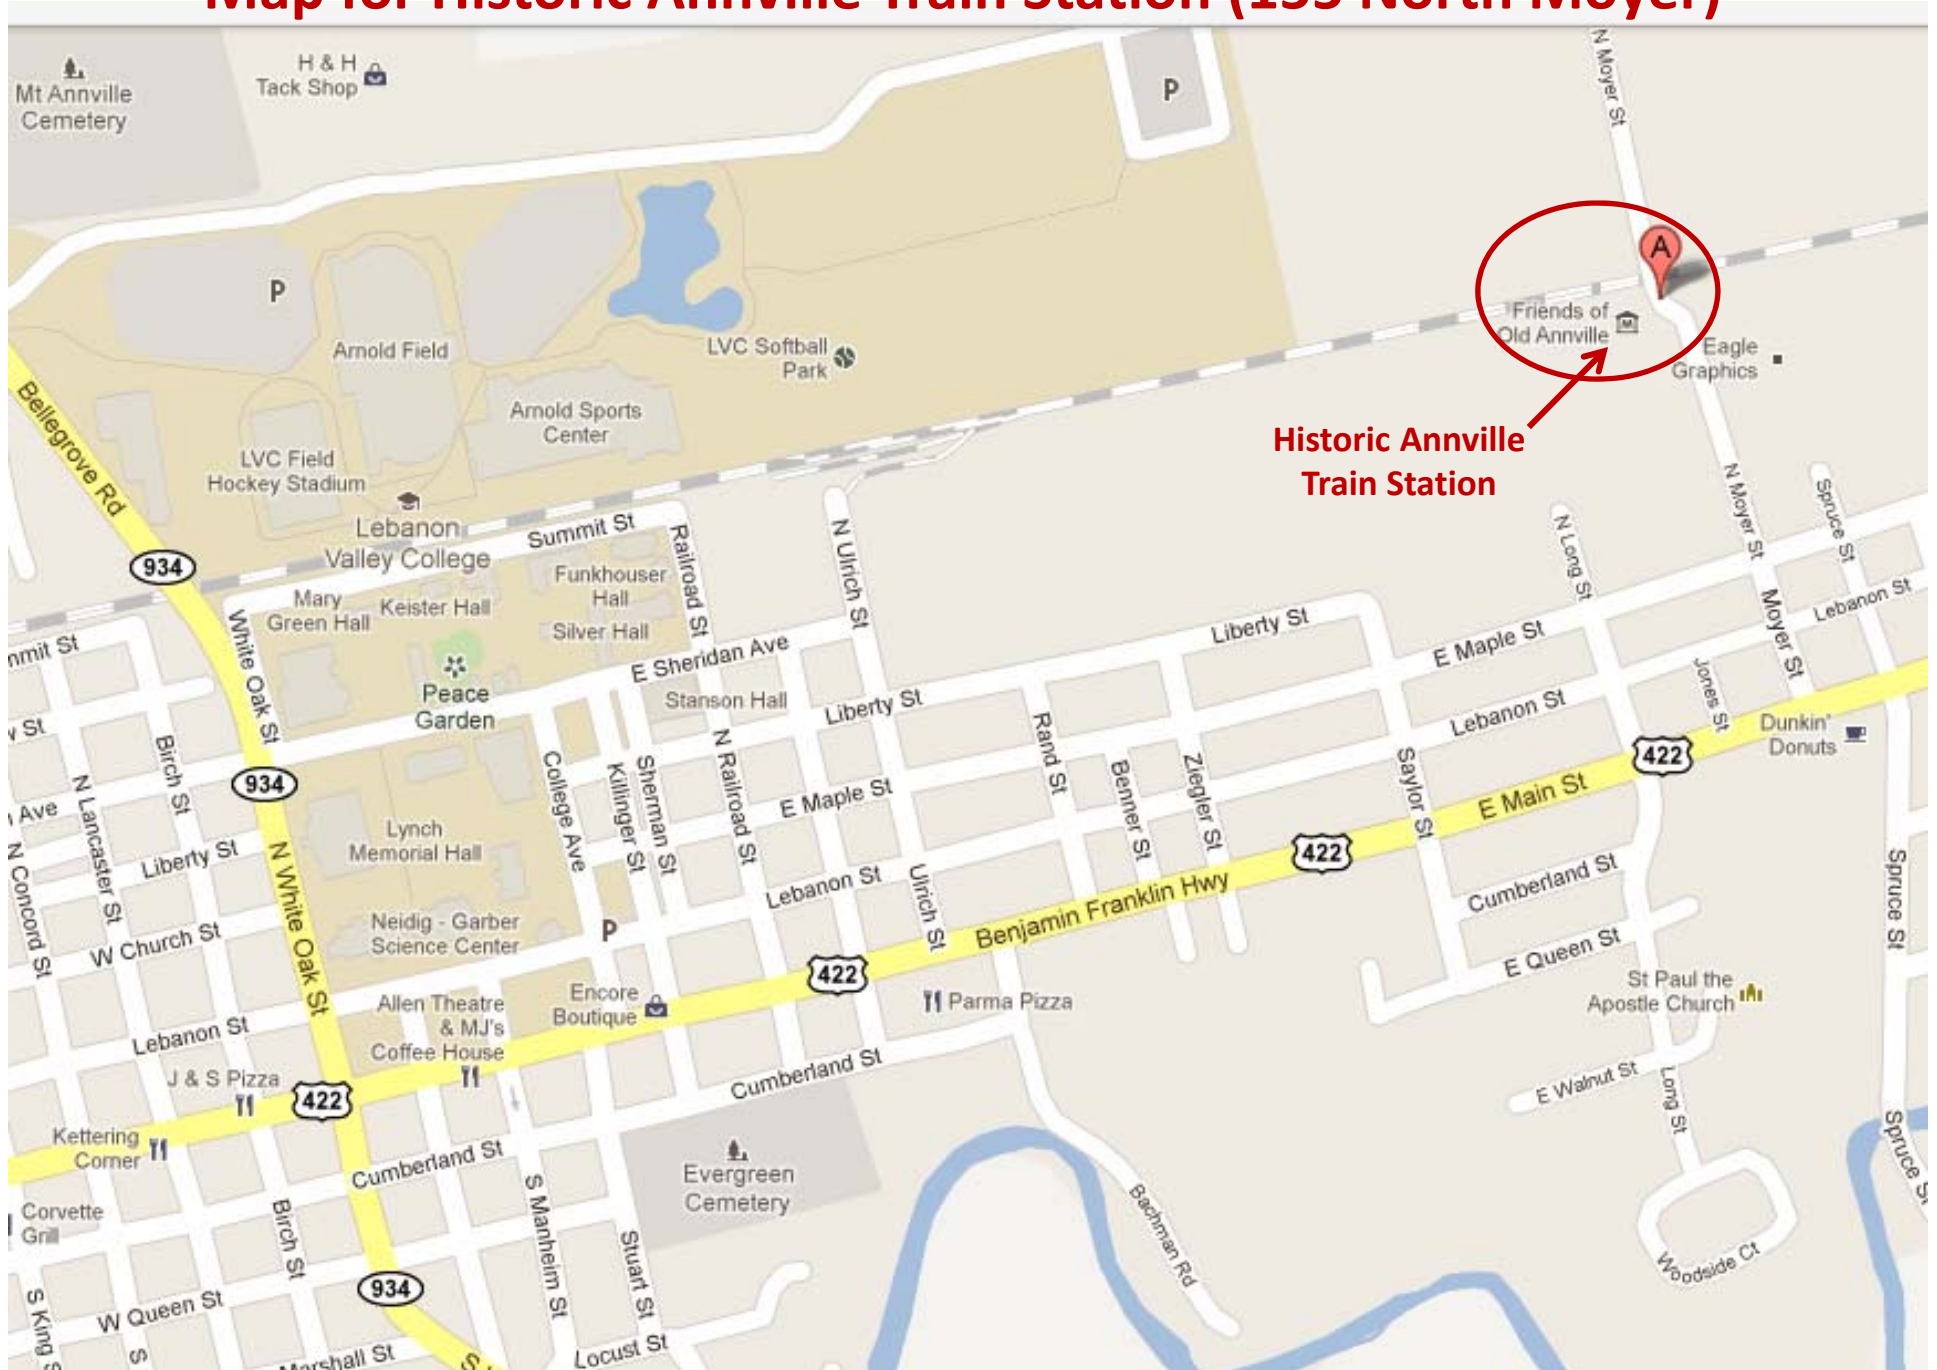

Map for Historic Annville Train Station (155 North Moyer)

Historic Annville
Train Station