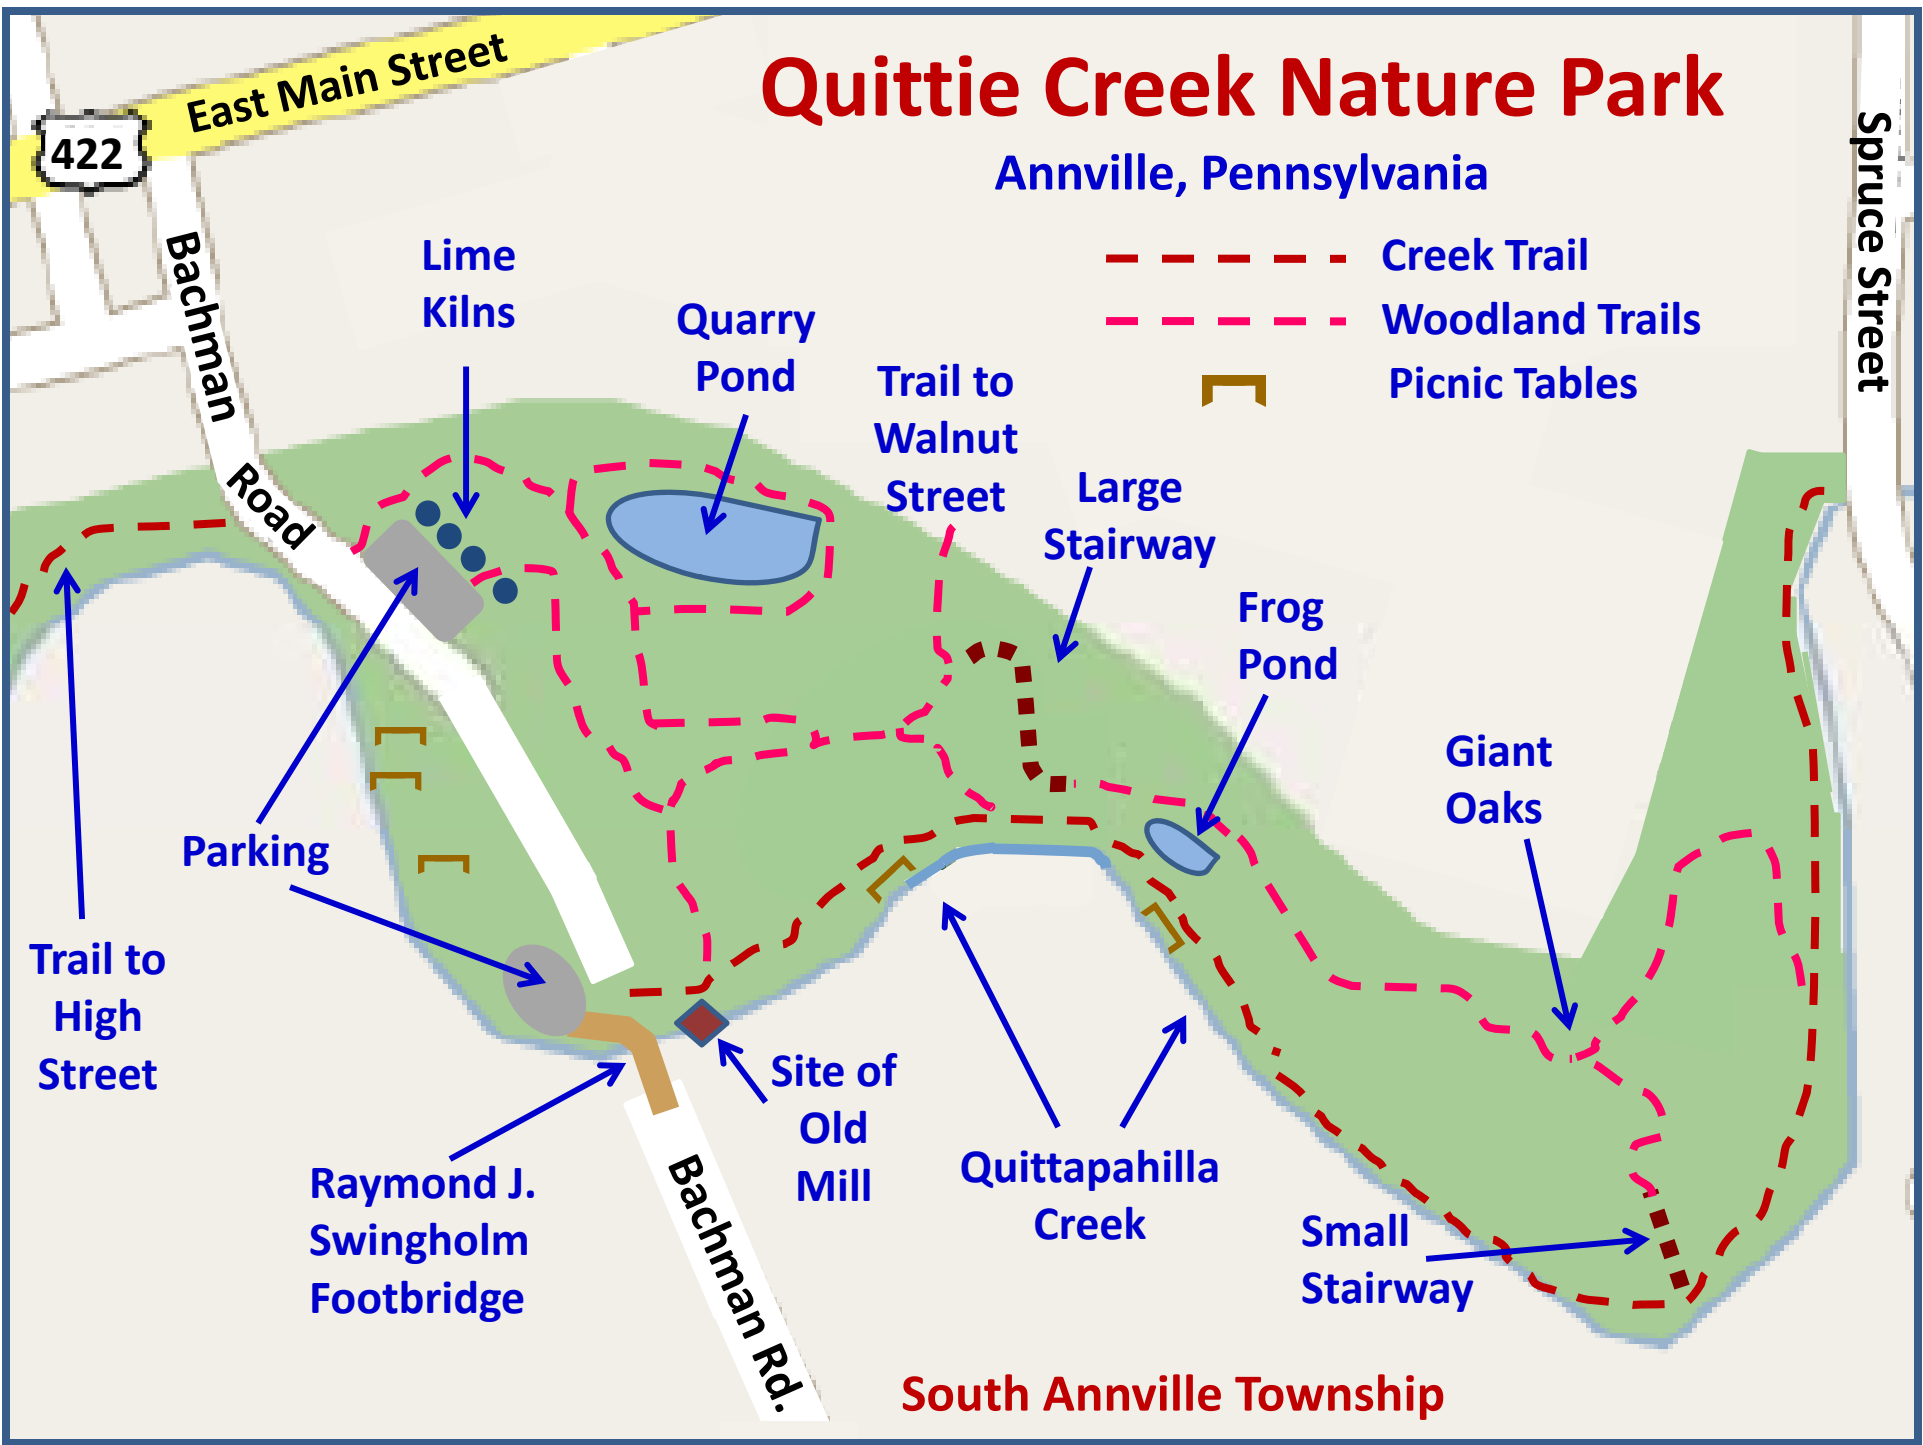

Quittie Creek Nature Park

Annville, Pennsylvania

- Creek Trail
- Woodland Trails
- ┌ Picnic Tables

South Annville Township